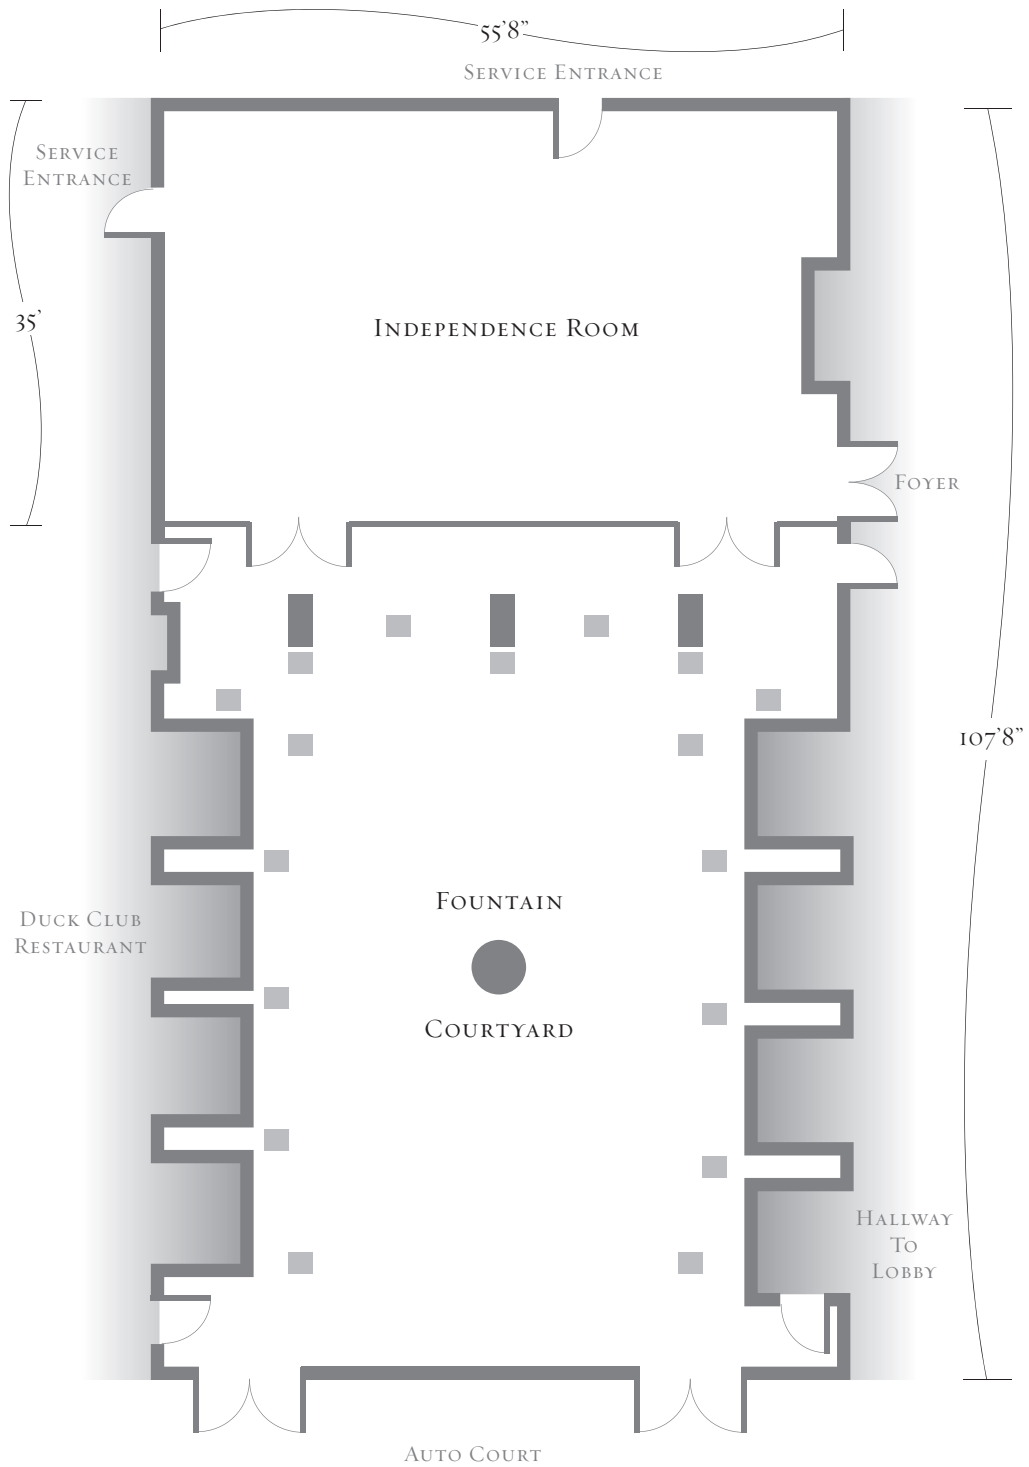

INDEPENDENCE ROOM & FOUNTAIN COURTYARD

CONFERENCE ROOM	CLASSROOM	THEATER	U-SHAPE	BANQUET	BANQUET w/DANCING	RECEPTION/ COCKTAILS	HOLLOW SQUARE	LENGTH/ WIDTH	CEILING HEIGHT	SQUARE FEET
Independence Room	150	250	55	170	150	250	65	55'8" x 35'	11'6"	2,030